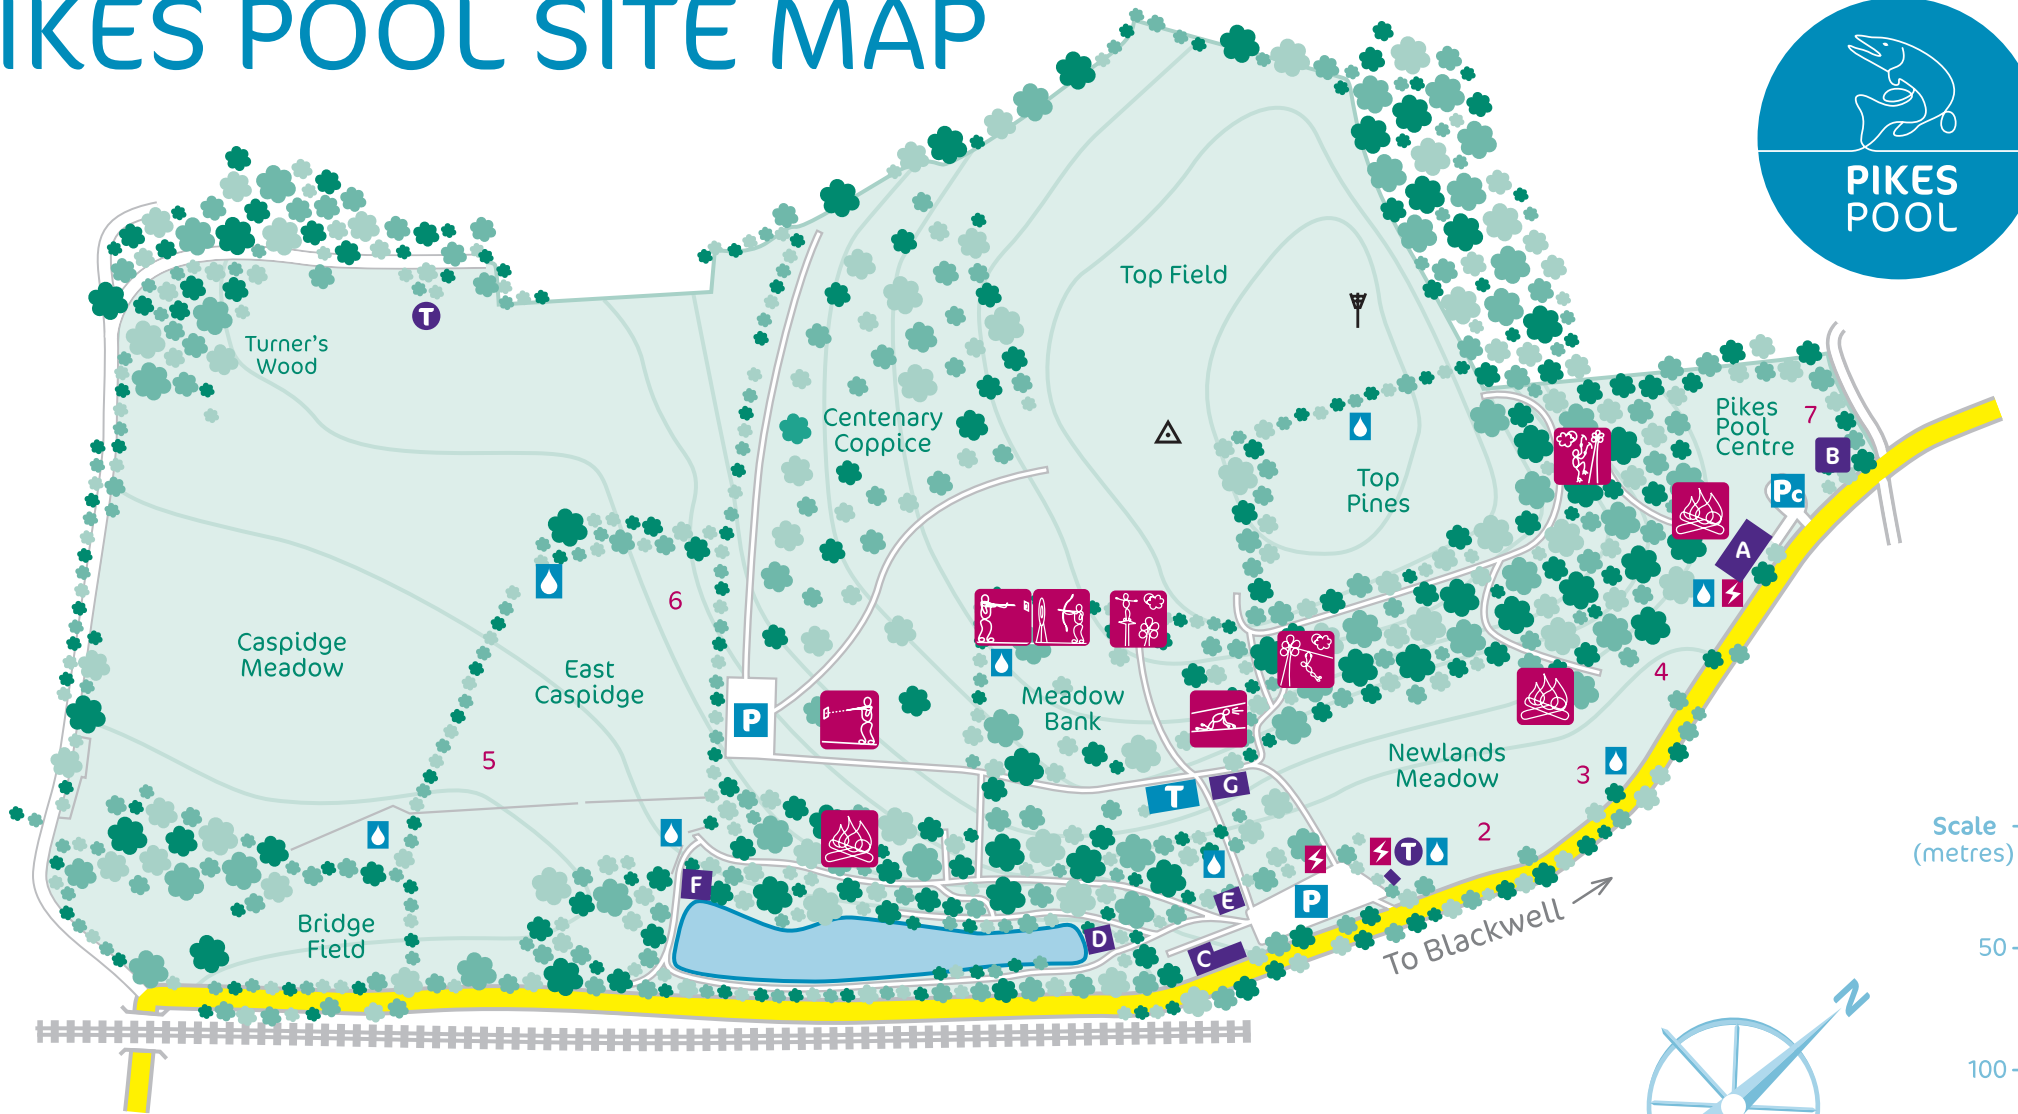

Kayaking
Orienteering
High All Aboard
Crate Stack
Archery
Laser Tag

BLACKWELL COURT SITE MAP

KEY

- Building
- Toilets/Showers
- Water Point
- Car Park
- Wood Pile
- 16 Camp Site Number
- A Manor House
- B Coach House & Office
- C Beaver Lodge
- D Roberts Pod Village
- E Yorks Wood Village
- F Group Room
- G Shop
- H Chalet Office
- I Dry Shelter
- High Adventure Course
- Zip Wires
- 3G Swing
- Fan Descender
- Tree Trek
- Archery
- Tree Climb
- Caving
- Pedal Karts
- Laser Tag
- Obstacle Course
- Indoor Climbing
- Climb/Abseil Tower
- Team Challenge Game
- Swimming Pool
- Grass Sledging
- Campfire Circle

PIKES POOL SITE MAP

KEY

Pikes Pool	Water Point	Camp Site Number	Changing + Kayak Store	High Ropes
Building	Electric Hook Up Point	Pike's Pool Centre	Pioneering + Outdoor Store	Tree Climb
Toilets/Showers	Toilet Disposal Point	Bell Tents	Rafting Store	Zip Wire
Car Park	Trig Point	Duty Warden's Chalet	Dry Shelter	Campfire Circle
Car & Coach Park	Beacon			Laser Tag
				Rifle + Archery Range