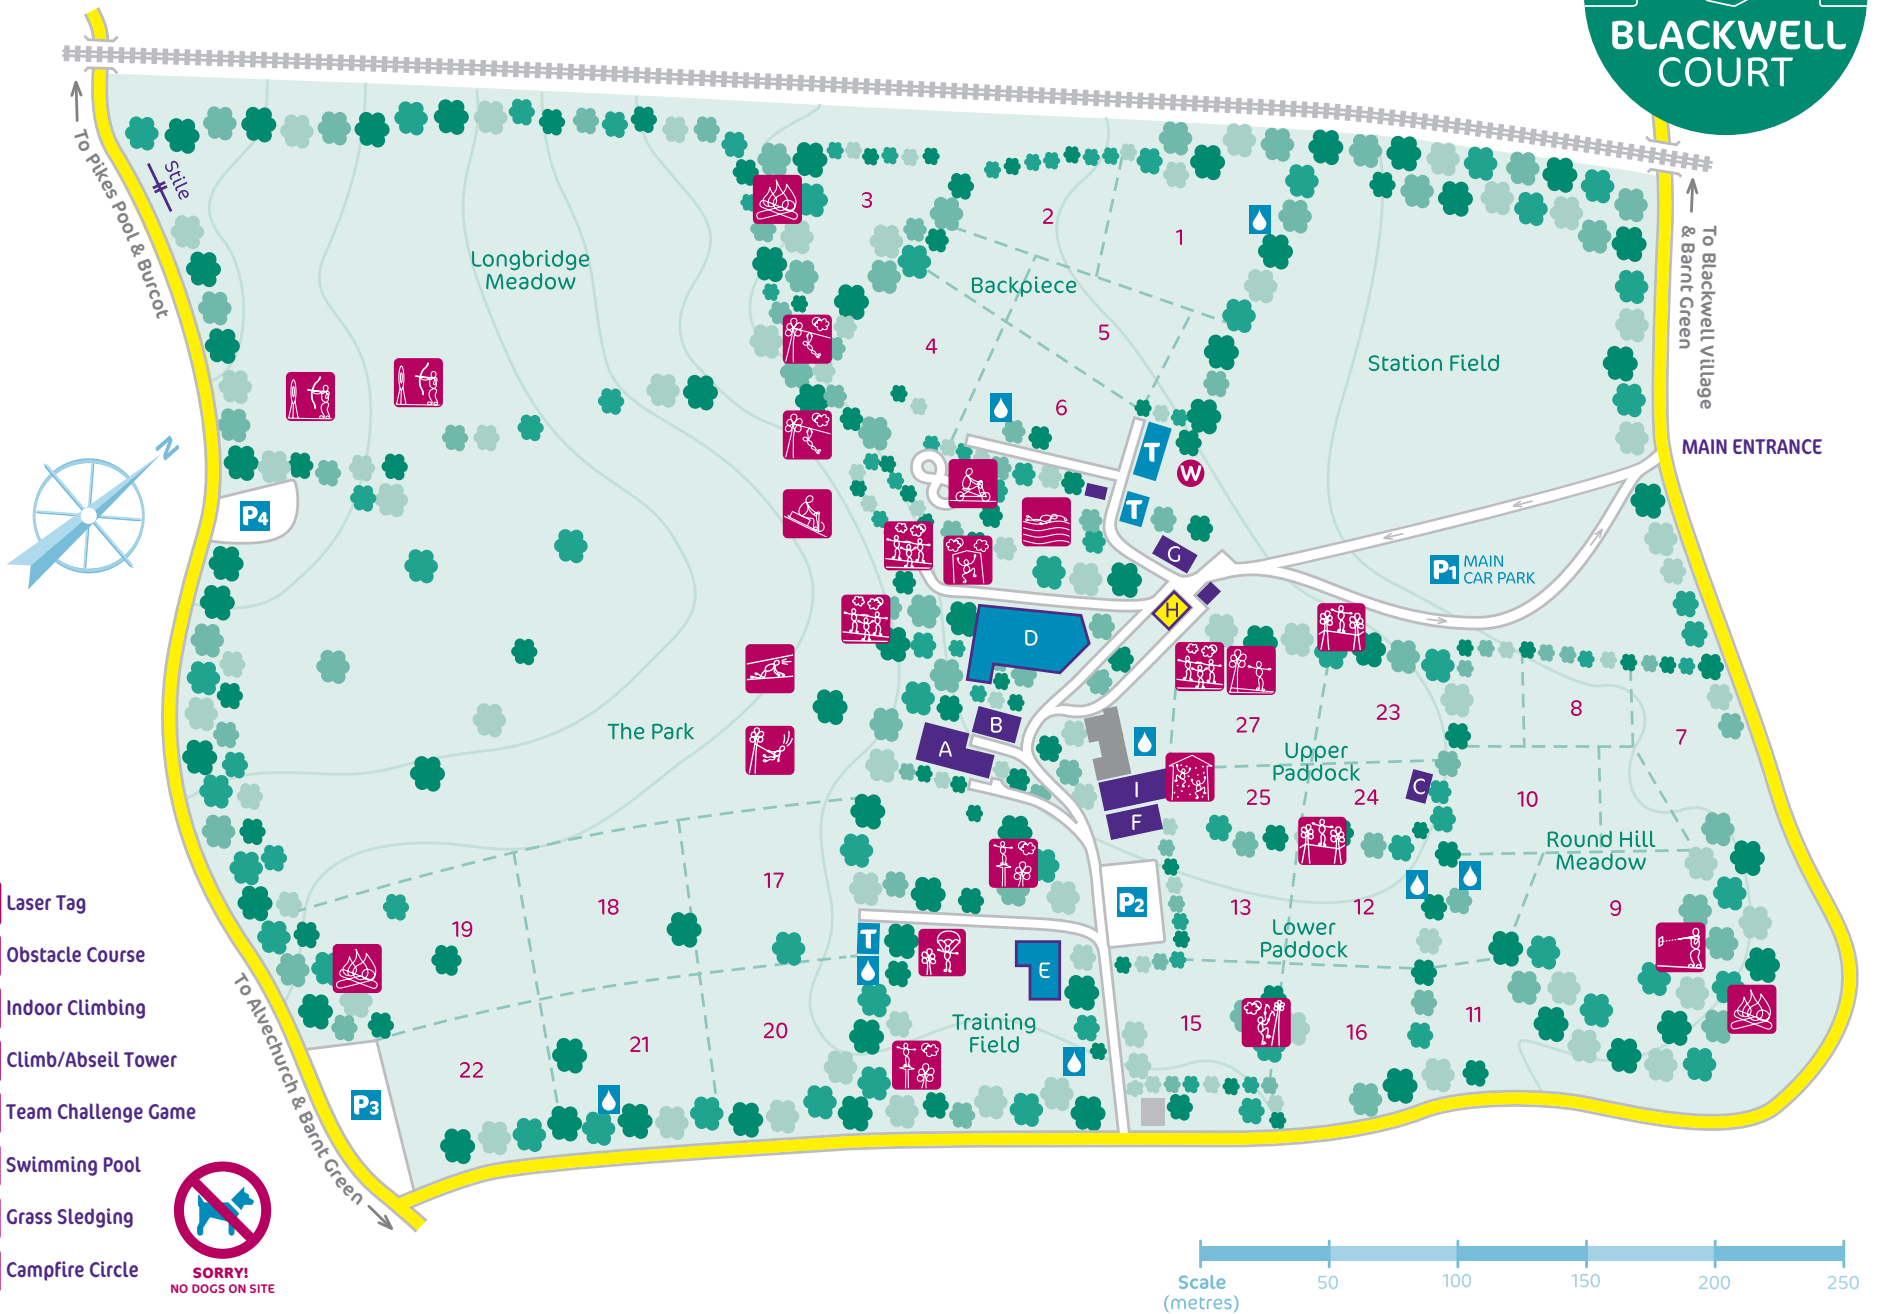

Crate Stack
Pedal Go Karts
Swimming
Grass Sledges
High All Aboard
Night Line

Zip Wires
Fan Descender
Outdoor Climbing
Multi Scramble
Archery
Bushcraft
Team Challenge
Abseiling
Obstacle Course

Laser Tag
3G Swing
Tree Treks
Giants Ladder
Indoor Climbing
Caving
Tree Climb
Orienteering
Pioneering

ACTIVITIES

Blackwell Adventure offers a wide range of activities across both its sites. There really is something for everyone!

Tree Climb
Bushcraft

Giants Ladder
Zip Wire
Team Challenge
Tunnels
Pioneering
Raft Building

Kayaking
Orienteering
High All Aboard
Crate Stack
Archery
Laser Tag

BLACKWELL COURT SITE MAP

KEY

- Building
- Toilets/Showers
- Water Point
- Car Park
- Wood Pile
- 16 Camp Site Number
- A Manor House
- B Coach House & Office
- C Beaver Lodge
- D Roberts Pod Village
- E Yorks Wood Village
- F Group Room
- G Shop
- H Chalet Office
- I Dry Shelter
- High Adventure Course
- Zip Wires
- 3G Swing
- Fan Descender
- Tree Trek
- Archery
- Tree Climb
- Caving
- Pedal Karts
- Laser Tag
- Obstacle Course
- Indoor Climbing
- Climb/Abseil Tower
- Team Challenge Game
- Swimming Pool
- Grass Sledging
- Campfire Circle

PIKES POOL SITE MAP

KEY

Pikes Pool	Water Point	Camp Site Number	Changing + Kayak Store	High Ropes
Building	Electric Hook Up Point	Pike's Pool Centre	Pioneering + Outdoor Store	Tree Climb
Toilets/Showers	Toilet Disposal Point	Bell Tents	Rafting Store	Zip Wire
Car Park	Trig Point	Duty Warden's Chalet	Dry Shelter	Campfire Circle
Car & Coach Park	Beacon			Laser Tag
				Rifle + Archery Range